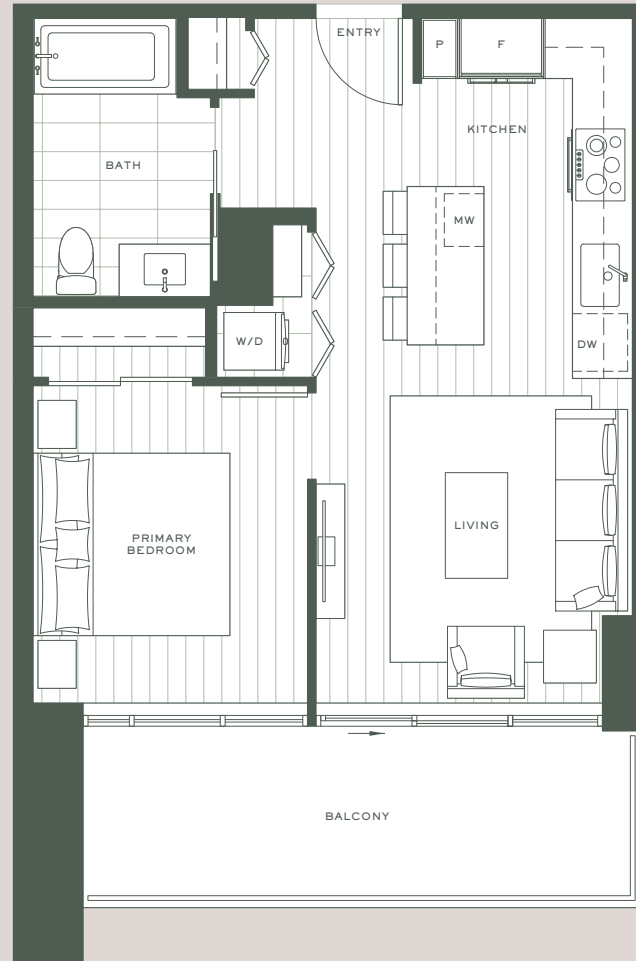

WALKER HOUSE

NORTH DELTA

1 Bedroom + 1 Bath

Interior: 530 SF
Exterior: 122 SF
Total: 652 SF