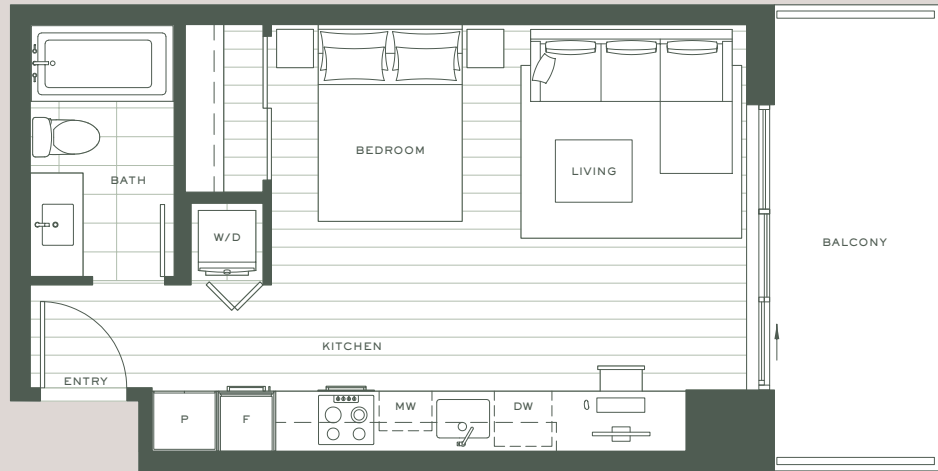

WALKER HOUSE

NORTH DELTA